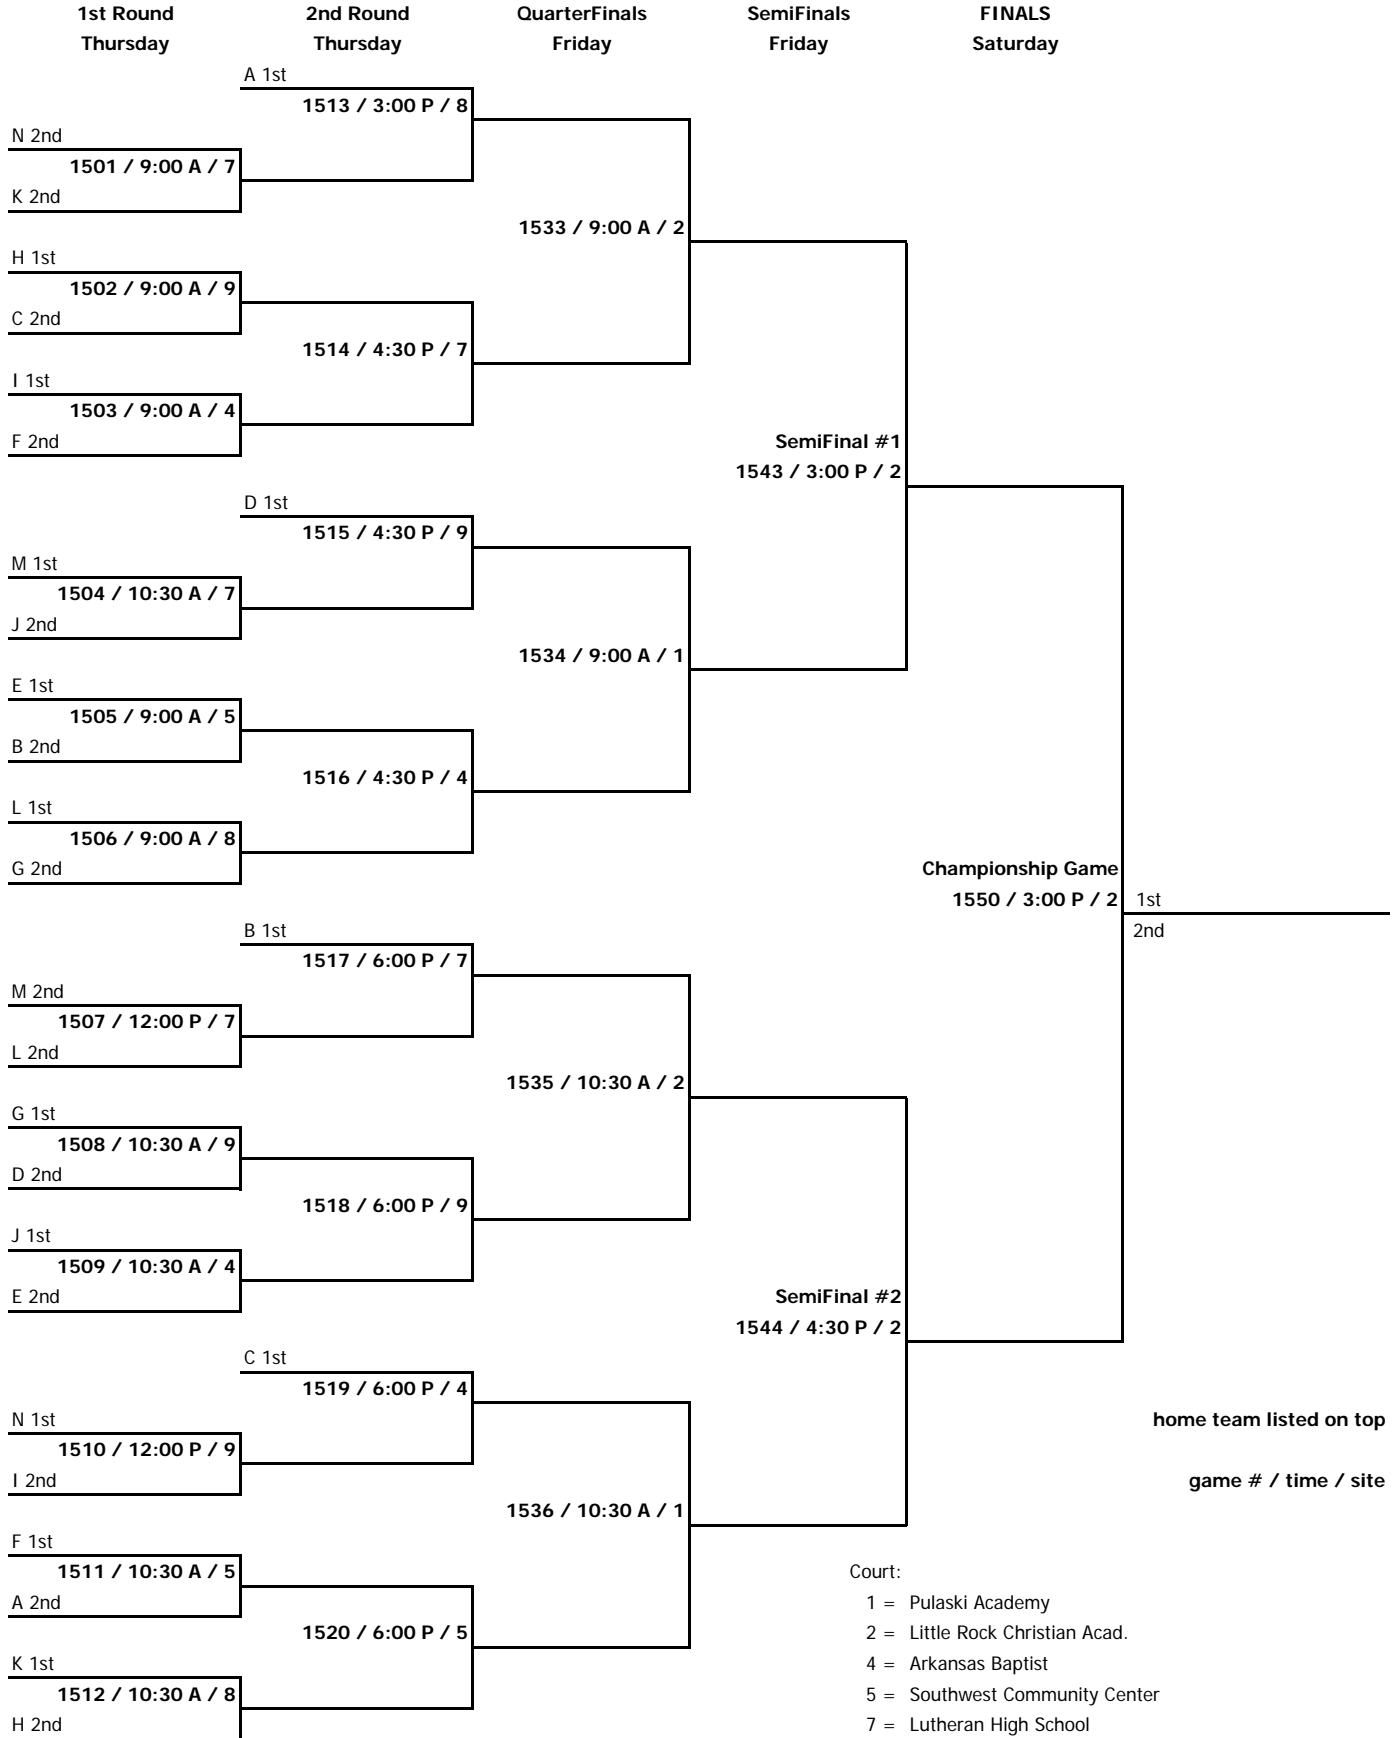

2008 AAU Boys Basketball National Tournament

15:Under/9th Grade Division II

home team listed on top
game # / time / site

1. Court:
2. 1 = Pulaski Academy
   - 2 = Little Rock Christian Acad.
   - 4 = Arkansas Baptist
   - 5 = Southwest Community Center
   - 7 = Lutheran High School
   - 8 = Shorter College
   - 9 = Pleasant Valley Church of Christ