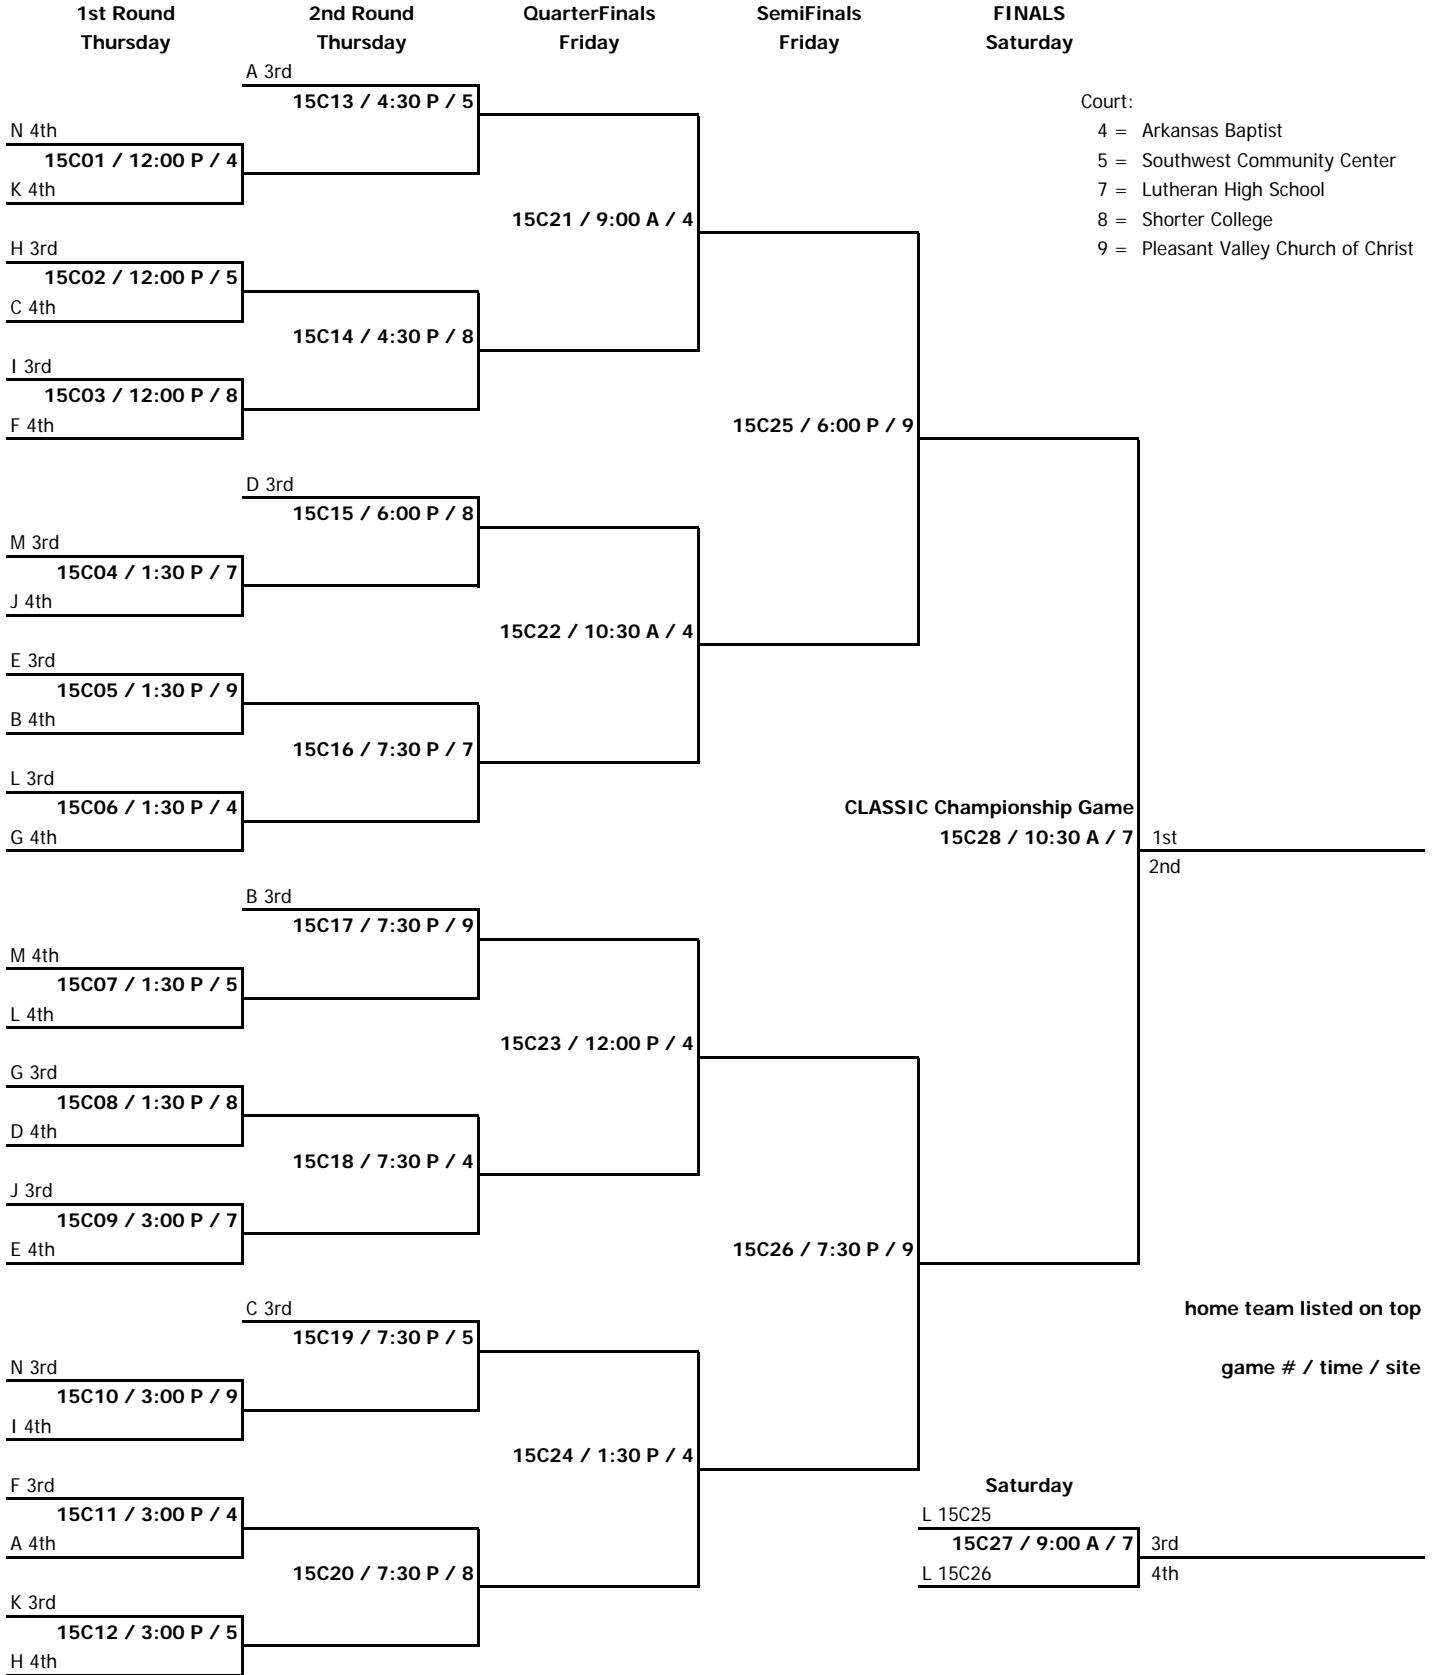

**2008 AAU Boys Basketball CLASSIC Tournament
15:Under/9th Grade Division II**

1. Court:
   4 = Arkansas Baptist
   5 = Southwest Community Center
   7 = Lutheran High School
   8 = Shorter College
   9 = Pleasant Valley Church of Christ